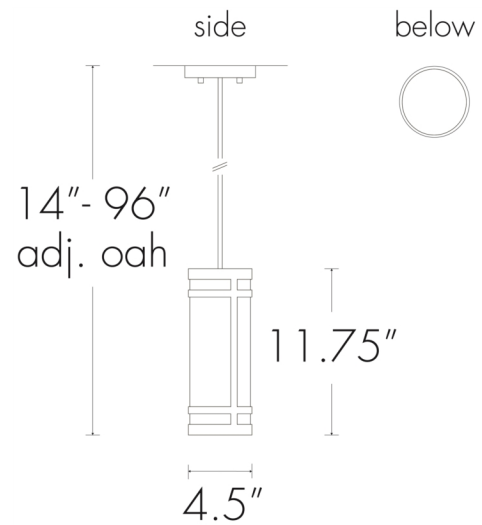

Classics 10187

project name:	
project location:	
specifier name:	
specifier location:	
quantity:	
fixture type:	

modifications:

Base Specs

4.5"dia x 14-96"OAH
Cable Hung

Classics 10187

standard finish:

BA - Bronze Age
BK - Black
BP - Black Pearl
CB - Cast Bronze
CH - Chestnut
CR - Chrome
DI - Dark Iron
EB - Empire Bronze
MB - Medieval Bronze
NB - New Brass
SB - Smokey Brass
SP - Satin Pewter
SS - Smoked Silver

lamping:

10: Wattage Restriction Label - 1 x E26 for LED
Retrofit 20W max ea - A-Type, 120V, Standard Phase
Dimming, UL/cUL Dry/Damp

standard diffuser:

OA - Opal Acrylic

premium diffuser:

CO - Caramel Onyx
FA - Faux Alabaster
TS - Tea Stained
WS - White Swirl