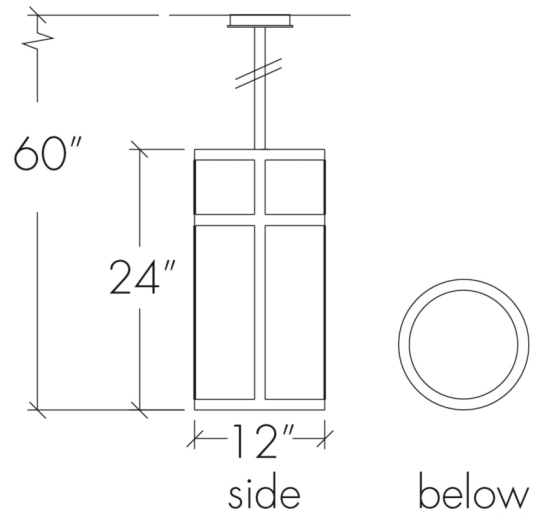

Classics 15340

project name:	
project location:	
specifier name:	
specifier location:	
quantity:	
fixture type:	

modifications:

Base Specs

12"dia x 24"h x 60"OAH
Opal Acrylic Bottom Diffuser
Stem Mount

Classics 15340

lampping:

- 03:** Incandescent, 4 x E26 - 60W max ea, A-Type, 120V, Standard Phase Dimming, UL/cUL Dry/Damp
- 04:** 49.6w Integrated LED, 7787 Initial Lumens, 3000K, 90 CRI, 120V-277V, 0-10V Dimming, UL/cUL Dry/Damp
- 10:** Wattage Restriction Label - 4 x E26 for LED Retrofit 20W max ea - A-Type, 120V, Standard Phase Dimming, UL/cUL Dry/Damp
- 14:** 33.6w Integrated LED, 4724 Initial Lumens, 3000K, 90 CRI, 120V, Standard Phase Dimming, UL/cUL Dry/Damp