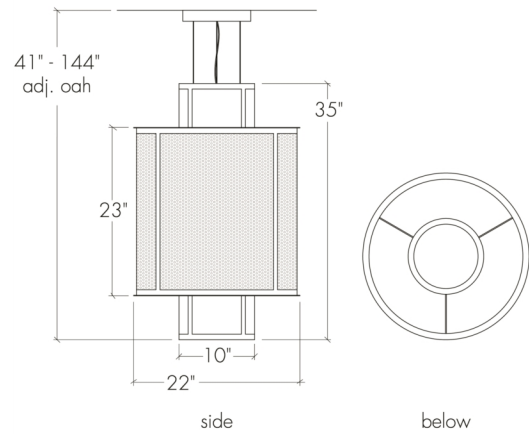

Duo 19430

project name:	
project location:	
specifier name:	
specifier location:	
quantity:	
fixture type:	

modifications:

Base Specs

22"dia x 35"h x 41-144"OAH
Opal Acrylic Bottom Diffuser
Cable Hung

Duo 19430

04: 82.6w Integrated LED, 12968 Initial Lumens, 3000K, 90 CRI, 120V-277V, 0-10V Dimming, UL/cUL Dry/Damp (Powered hanging cables - NO BLACK POWER CORD)

10: Wattage Restriction Label - 9 x E26 for LED Retrofit 20W max ea - A-Type, 120V, Standard Phase Dimming, UL/cUL Dry/Damp