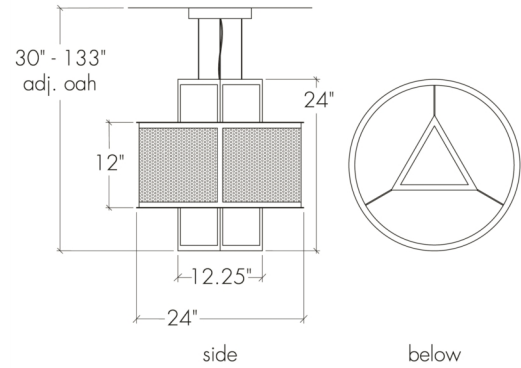

Base Specs

24"dia x 24"h x 30-133"OAH
Opal Acrylic Bottom Diffuser
Cable Hung

Duo 19431

pattern:

A1 - Angles CL - Cloverleaf RD - Round

standard finish:

- BA - Bronze Age
- BK - Black
- BP - Black Pearl
- CB - Cast Bronze
- CH - Chestnut
- CR - Chrome
- DI - Dark Iron
- EB - Empire Bronze
- MB - Medieval Bronze
- NB - New Brass
- SB - Smokey Brass
- SP - Satin Pewter
- SS - Smoked Silver