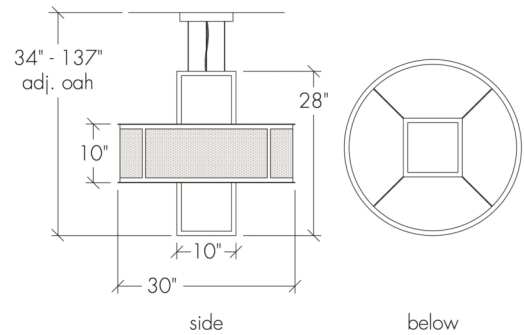

Duo 19432

project name:	
project location:	
specifier name:	
specifier location:	
quantity:	
fixture type:	

modifications:

Base Specs

30"dia x 28"h x 34-137"OAH
Opal Acrylic Bottom Diffuser
Cable Hung

Duo 19432

04: 49.6w Integrated LED, 7787 Initial Lumens, 3000K, 90 CRI, 120V-277V, 0-10V Dimming, UL/cUL Dry/Damp (Powered hanging cables - NO BLACK POWER CORD)

10: Wattage Restriction Label - 6 x E26 for LED Retrofit 20W max ea - A-Type, 120V, Standard Phase Dimming, UL/cUL Dry/Damp