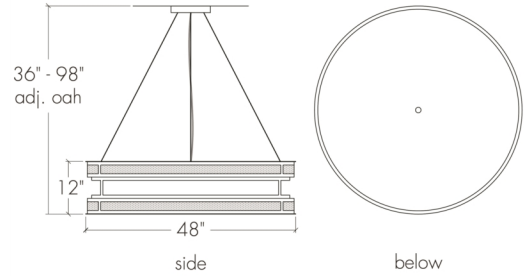

Base Specs

48" dia x 12"h
Opal Acrylic Bottom Diffuser
Cable Hung

Duo 19437

pattern:

A1 - Angles CL - Cloverleaf RD - Round

standard finish:

- BA - Bronze Age
- BK - Black
- BP - Black Pearl
- CB - Cast Bronze
- CH - Chestnut
- CR - Chrome
- DI - Dark Iron
- EB - Empire Bronze
- MB - Medieval Bronze
- NB - New Brass
- SB - Smokey Brass
- SP - Satin Pewter
- SS - Smoked Silver