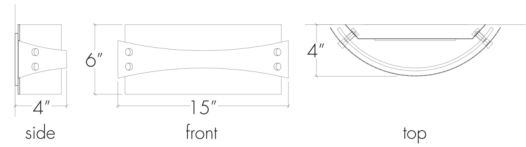

Invicta 16351

project name:	
project location:	
specifier name:	
specifier location:	
quantity:	
fixture type:	

modifications:

Base Specs

6"h x 15"w x 4"d

Notes

Acrylic Body / Metal Belt

Invicta 16351