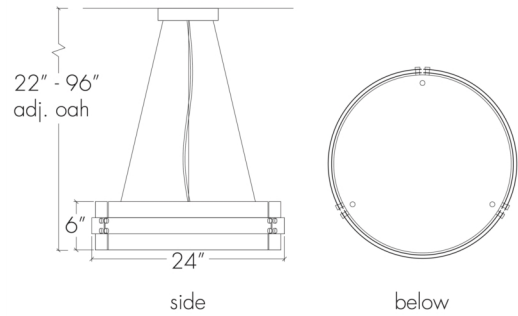

Base Specs

24"dia x 6"h x 22-96"OAH
 Opal Acrylic Bottom Diffuser
 Cable Hung

Notes

Acrylic Body / Metal Belt

Multiple Sizes Available

- 16355-24 | 24"dia x 6"h x 22-96"adj OAH
- 16355-30 | 30"dia x 7"h x 23-96"adj OAH
- 16355-36 | 36"dia x 8"h x 24-96"adj OAH
- 16355-48 | 48"dia x 9"h x 34-96"adj OAH

Invicta 16355-24

finish (belt):	premium finish (belt):	lampping:
BA - Bronze Age BK - Black BP - Black Pearl CB - Cast Bronze CH - Chestnut CR - Chrome DI - Dark Iron EB - Empire Bronze MB - Medieval Bronze NB - New Brass SB - Smokey Brass SP - Satin Pewter SS - Smoked Silver	RCU - Raw Copper Unfinished	03: Incandescent, 4 x E26 - 60W max ea, A-Type, 120V, Standard Phase Dimming, UL/cUL Dry/Damp 04: 46.9w Integrated LED, 7223 Initial Lumens, 3000K, 90 CRI, 120V-277V, 0-10V Dimming, UL/cUL Dry/Damp (Powered hanging cables - NO BLACK POWER CORD) 10: Wattage Restriction Label - 4 x E26 for LED Retrofit 20W max ea - A-Type, 120V, Standard Phase Dimming, UL/cUL Dry/Damp 14: 33.6w Integrated LED, 4724 Initial Lumens, 3000K, 90 CRI, 120V, Standard Phase Dimming, UL/cUL Dry/Damp
diffuser (body):	premium diffuser (body):	mounting:
OA - Opal Acrylic	CO - Caramel Onyx FA - Faux Alabaster TS - Tea Stained WS - White Swirl	Stem Mount — Specify OAH - ±\$ Inquire Semi-Flush Mount - ±\$ Inquire Sloped Ceiling Adaptable - ±\$ Inquire