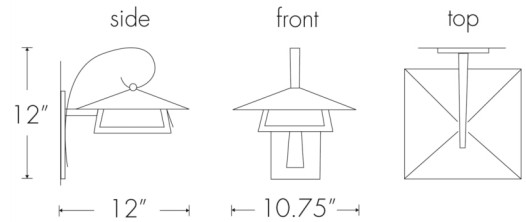

Base Specs

12"h x 10.75"w x 12"d

Notes

Dark Sky friendly available — **±\$ Inquire.**
Marine grade primer available — **±\$ Inquire.**

Profiles 0699

standard finish:

BA - Bronze Age
BK - Black
BP - Black Pearl
CB - Cast Bronze
CH - Chestnut
CR - Chrome
DI - Dark Iron
EB - Empire Bronze
MB - Medieval Bronze
NB - New Brass
SB - Smokey Brass
SP - Satin Pewter
SS - Smoked Silver