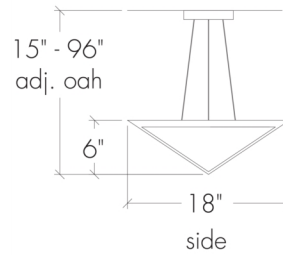

Profiles 11201-18

project name:	
project location:	
specifier name:	
specifier location:	
quantity:	
fixture type:	

modifications:

Base Specs

6"h x 18"w x 15-96"OAH

Cable Hung

Multiple Sizes Available

11201-18 | 6"h x 18"w x 15-96"adj OAH

11201-24 | 8"h x 24"w x 17-96"adj OAH

11201-36 | 12"h x 36"w x 25-96"adj OAH

below

Profiles 11201-18

standard finish:

- BA - Bronze Age
- BK - Black
- BP - Black Pearl
- CB - Cast Bronze
- CH - Chestnut
- CR - Chrome
- DI - Dark Iron
- EB - Empire Bronze
- MB - Medieval Bronze
- NB - New Brass
- SB - Smokey Brass
- SP - Satin Pewter
- SS - Smoked Silver