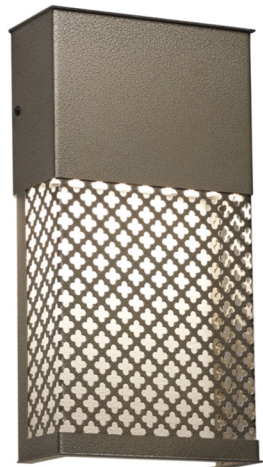

Profiles 19421

pattern:

A1 - Angles   CL - Cloverleaf   RD - Round

lamping:

04: 8.4w Integrated LED, 1181 Initial Lumens, 3000K, 90 CRI, 120V-277V, 0-10V Dimming, UL/cUL Dry/Damp

14: 8.4w Integrated LED, 1181 Initial Lumens, 3000K, 90 CRI, 120V, Standard Phase Dimming, UL/cUL Dry/Damp

standard finish:

- BA - Bronze Age
- BK - Black
- BP - Black Pearl
- CB - Cast Bronze
- CH - Chestnut
- CR - Chrome
- DI - Dark Iron
- EB - Empire Bronze
- MB - Medieval Bronze
- NB - New Brass
- SB - Smokey Brass
- SP - Satin Pewter
- SS - Smoked Silver

standard diffuser:

- OA - Opal Acrylic

UltraLights The Heart of Illumination | 520.623.9829 | ultralightslighting.com