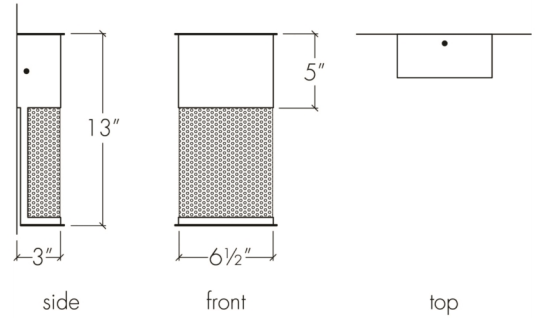

Base Specs

13"h x 6.5"w x 2.75"d

Profiles 19421

pattern:

A1 - Angles CL - Cloverleaf RD - Round

lamping:

04: 8.4w Integrated LED, 1181 Initial Lumens, 3000K, 90 CRI, 120V-277V, 0-10V Dimming, UL/cUL Dry/Damp

14: 8.4w Integrated LED, 1181 Initial Lumens, 3000K, 90 CRI, 120V, Standard Phase Dimming, UL/cUL Dry/Damp

standard finish:

- BA - Bronze Age
- BK - Black
- BP - Black Pearl
- CB - Cast Bronze
- CH - Chestnut
- CR - Chrome
- DI - Dark Iron
- EB - Empire Bronze
- MB - Medieval Bronze
- NB - New Brass
- SB - Smokey Brass
- SP - Satin Pewter
- SS - Smoked Silver