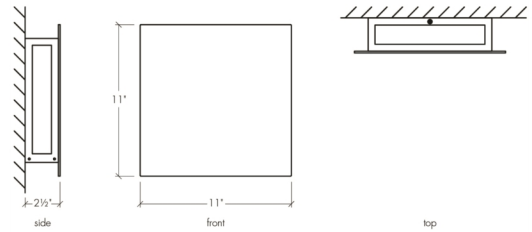

Base Specs

11"h x 11"w x 2.5"d

Notes

Dark Sky friendly available — **±\$ Inquire.**
 Marine grade primer available — **±\$ Inquire.**

Fortis 18394

standard finish:

BA - Bronze Age
BK -Black
BP - Black Pearl
CB - Cast Bronze
CH -Chestnut
DI - Dark Iron
EB - Empire Bronze
MB - Medieval Bronze
NB - New Brass
SB - Smokey Brass
SP - Satin Pewter
SS - Smoked Silver