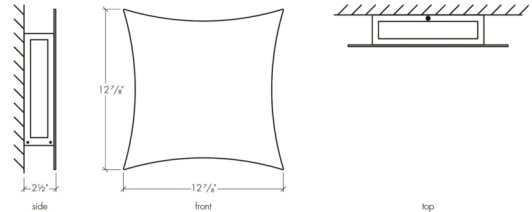

Base Specs

12.875"h x 12.875"w x 2.5"d

Notes

Dark Sky friendly available — **±\$ Inquire.**
Marine grade primer available — **±\$ Inquire.**

Fortis 18395

standard finish:

BA - Bronze Age
BK - Black
BP - Black Pearl
CB - Cast Bronze
CH - Chestnut
DI - Dark Iron
EB - Empire Bronze
MB - Medieval Bronze
NB - New Brass
SB - Smokey Brass
SP - Satin Pewter
SS - Smoked Silver