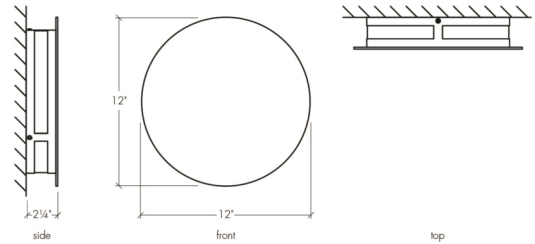

Base Specs
12"dia x 2.25"d

Notes
Marine grade primer available — **±\$ Inquire.**

Fortis 18396

standard finish:

BA - Bronze Age
BK - Black
BP - Black Pearl
CB - Cast Bronze
CH - Chestnut
DI - Dark Iron
EB - Empire Bronze
MB - Medieval Bronze
NB - New Brass
SB - Smokey Brass
SP - Satin Pewter
SS - Smoked Silver