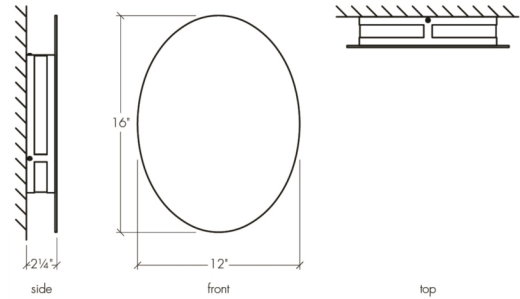

Fortis 18397

project name:	
project location:	
specifier name:	
specifier location:	
quantity:	
fixture type:	

modifications:

Base Specs

16"h x 12"w x 2.25"d

Notes

Marine grade primer available — **±$ Inquire.**