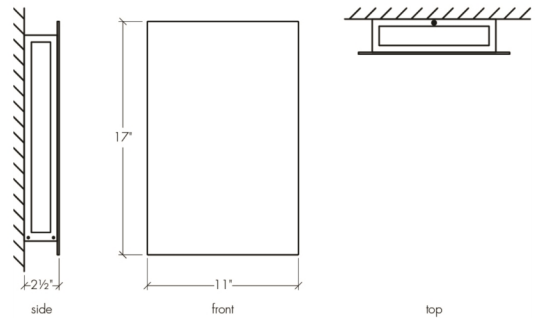

Base Specs

17"h x 11"w x 2.5"d

Notes

Dark Sky friendly available — **±\$ Inquire.**
 Marine grade primer available — **±\$ Inquire.**

Fortis 18398

standard finish:

BA - Bronze Age
BK - Black
BP - Black Pearl
CB - Cast Bronze
CH - Chestnut
DI - Dark Iron
EB - Empire Bronze
MB - Medieval Bronze
NB - New Brass
SB - Smokey Brass
SP - Satin Pewter
SS - Smoked Silver