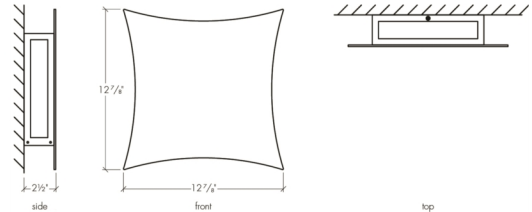

Fortis 18395CS

project name:	
project location:	
specifier name:	
specifier location:	
quantity:	
fixture type:	

modifications:

Base Specs

12.875"h x 12.875"w x 2.5"d

Notes

Dark Sky friendly available — **±\$ Inquire.**
Marine grade primer available — **±\$ Inquire.**

Fortis 18395CS

standard finish:

CS - Coretn Steel

lamping:

02: 33.6w Integrated LED, 4724 Initial Lumens, 3000K, 90 CRI, 120V, Standard Phase Dimming (120V), or 120-277V, 0-10V Dimming (277V), UL/cUL Wet (120V Or 277V Must Be Specified)

04: 33.6w Integrated LED, 4724 Initial Lumens, 3000K, 90 CRI, 120V-277V, 0-10V Dimming, UL/cUL Dry/Damp

standard diffuser:

OA - Opal Acrylic