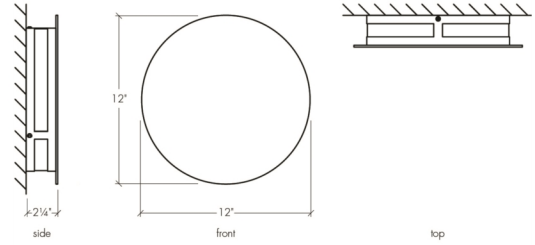

## Fortis 18396CS

project name:	
project location:	
specifier name:	
specifier location:	
quantity:	
fixture type:	

modifications:

**Base Specs**  
12"dia x 2.25"d

**Notes**  
Marine grade primer available — **±\$ Inquire.**

**04:** 17.9w Integrated LED, 3043 Initial Lumens, 3000K, 90 CRI, 120V-277V, 0-10V Dimming, UL/cUL Dry/Damp

standard diffuser:

OA - Opal Acrylic