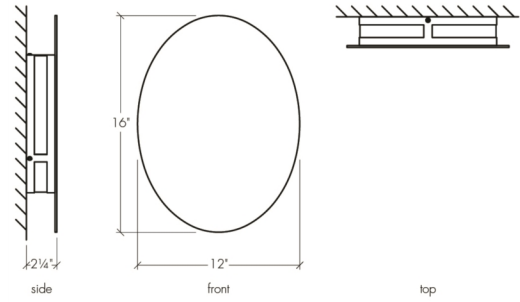

Fortis 18397CS

project name:

project location:

specifier name:

specifier location:

quantity:

fixture type:

modifications:

Base Specs

16"h x 12"w x 2.25"d

Notes

Marine grade primer available — **±$ Inquire.**