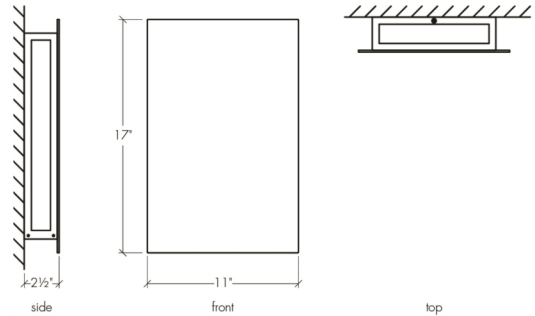

Fortis 18398CS

project name:

project location:

specifier name:

specifier location:

quantity:

fixture type:

modifications:

Base Specs

17"h x 11"w x 2.5"d

Notes

Dark Sky friendly available — **±$ Inquire.**
Marine grade primer available — **±$ Inquire.**