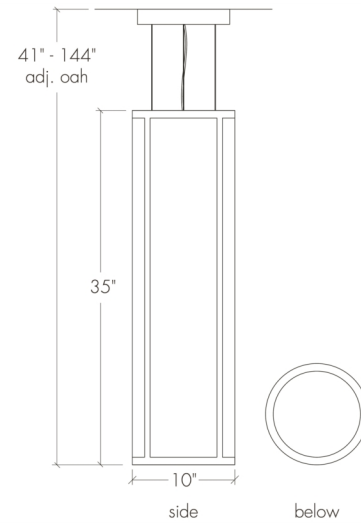

Duo 19438

project name:	
project location:	
specifier name:	
specifier location:	
quantity:	
fixture type:	

modifications:

Base Specs

10"dia x 35"h
Opal Acrylic Bottom Diffuser
Cable Hung

Duo 19438

standard finish:

lampping:

- 03:** Incandescent, 9 x E26 - 60W max ea, A-Type, 120V, Standard Phase Dimming, UL/cUL Dry/Damp
- 04:** 82.6w Integrated LED, 12968 Initial Lumens, 3000K, 90 CRI, 120V-277V, 0-10V Dimming, UL/cUL Dry/Damp (Powered hanging cables - NO BLACK POWER CORD)
- 10:** Wattage Restriction Label - 9 x E26 for LED Retrofit 20W max ea - A-Type, 120V, Standard Phase Dimming, UL/cUL Dry/Damp
- 14:** 50.4w Integrated LED, 7086 Initial Lumens, 3000K, 90 CRI, 120V, Standard Phase Dimming, UL/cUL Dry/Damp