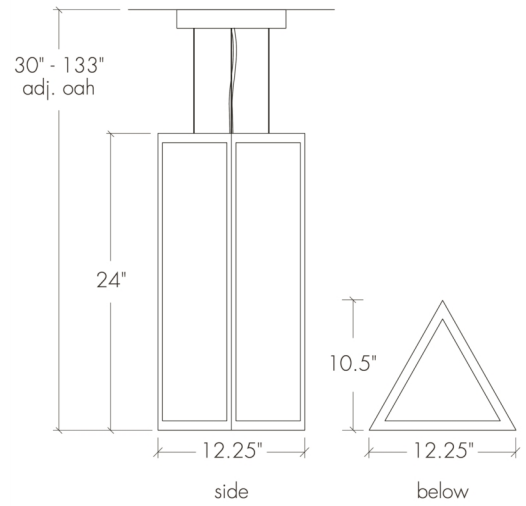

Duo 19439

project name:	
project location:	
specifier name:	
specifier location:	
quantity:	
fixture type:	

modifications:

Base Specs

24"h x 12.25"w
Opal Acrylic Bottom Diffuser
Cable Hung

Duo 19439

standard finish:

lampping:

- 03:** Incandescent, 6 x E26 - 60W max ea, A-Type, 120V, Standard Phase Dimming, UL/cUL Dry/Damp
- 04:** 41.3w Integrated LED, 6484 Initial Lumens, 3000K, 90 CRI, 120V-277V, 0-10V Dimming, UL/cUL Dry/Damp (Powered hanging cables - NO BLACK POWER CORD)
- 10:** Wattage Restriction Label - 6 x E26 for LED Retrofit 20W max ea - A-Type, 120V, Standard Phase Dimming, UL/cUL Dry/Damp
- 14:** 25.2w Integrated LED, 3546 Initial Lumens, 3000K, 90 CRI, 120V, Standard Phase Dimming, UL/cUL Dry/Damp