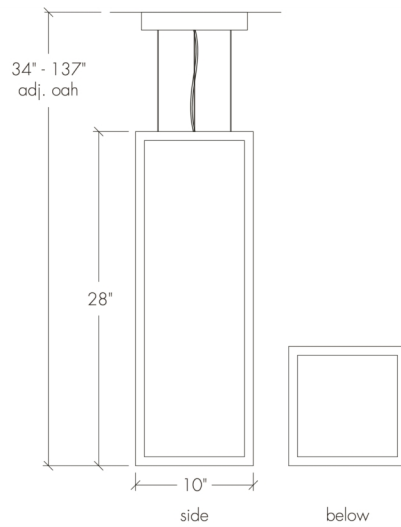

Duo 19440

project name:	
project location:	
specifier name:	
specifier location:	
quantity:	
fixture type:	

modifications:

Base Specs

28"h x 10"w x 10"l
Opal Acrylic Bottom Diffuser
Cable Hung

Duo 19440

standard finish:

lampping:

- 03:** Incandescent, 6 x E26 - 60W max ea, A-Type, 120V, Standard Phase Dimming, UL/cUL Dry/Damp
- 04:** 49.6w Integrated LED, 7787 Initial Lumens, 3000K, 90 CRI, 120V-277V, 0-10V Dimming, UL/cUL Dry/Damp
- 10:** Wattage Restriction Label - 6 x E26 for LED Retrofit 20W max ea - A-Type, 120V, Standard Phase Dimming, UL/cUL Dry/Damp
- 14:** 33.6w Integrated LED, 4728 Initial Lumens, 3000K, 90 CRI, 120V, Standard Phase Dimming, UL/cUL Dry/Damp