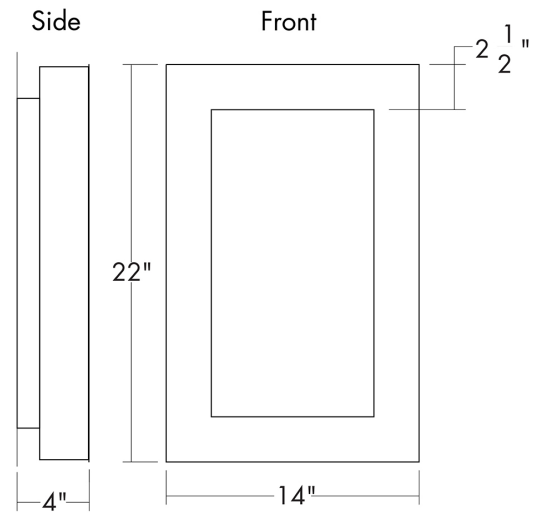

Base Specs

22"h x 14"w x 4"d

Opal Acrylic Internal Diffuser

Multiple Sizes Available

25534-14 | 14"h x 14"w x 4"d

25534-18 | 18"h x 14"w x 4"d

25534-22 | 22"h x 14"w x 4"d

Boks 25534-22