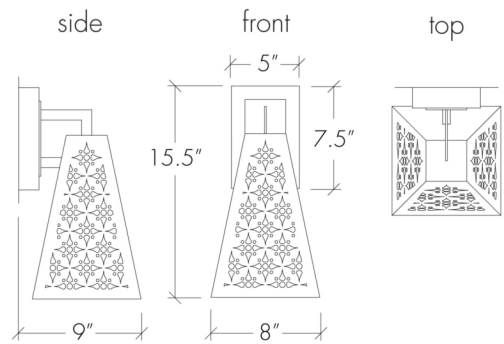

Akūt 22503-16

project name:

project location:

specifier name:

specifier location:

quantity:

fixture type:

modifications:

Base Specs

15.5"h x 8"w x 9"d

Akūt 22503-16

standard finish:

BA - Bronze Age
BK - Black
BP - Black Pearl
CB - Cast Bronze
CH - Chestnut
CR - Chrome
DI - Dark Iron
EB - Empire Bronze
MB - Medieval Bronze
NB - New Brass
SB - Smokey Brass
SP - Satin Pewter
SS - Smoked Silver