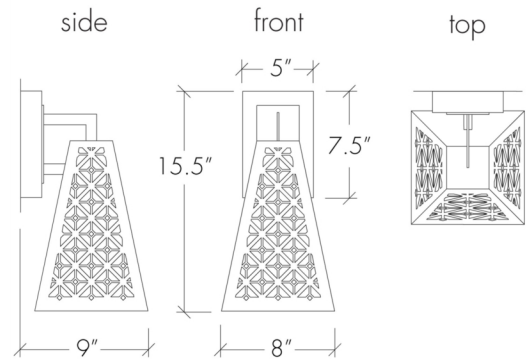

Akūt 22504-16

project name:

project location:

specifier name:

specifier location:

quantity:

fixture type:

modifications:

Base Specs

15.5"h x 8"w x 9"d

Akūt 22504-16

standard finish:

BA - Bronze Age
BK - Black
BP - Black Pearl
CB - Cast Bronze
CH - Chestnut
CR - Chrome
DI - Dark Iron
EB - Empire Bronze
MB - Medieval Bronze
NB - New Brass
SB - Smokey Brass
SP - Satin Pewter
SS - Smoked Silver