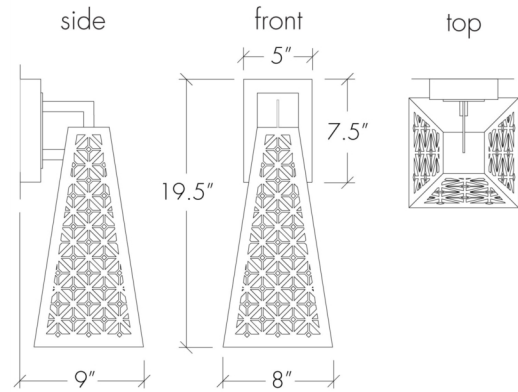

Akūt 22504-20

project name:	<input type="text"/>
project location:	<input type="text"/>
specifier name:	<input type="text"/>
specifier location:	<input type="text"/>
quantity:	<input type="text"/>
fixture type:	<input type="text"/>

modifications:

Base Specs

19.5"h x 8"w x 9"d

Akūt 22504-20

standard finish:

BA - Bronze Age
BK - Black
BP - Black Pearl
CB - Cast Bronze
CH - Chestnut
CR - Chrome
DI - Dark Iron
EB - Empire Bronze
MB - Medieval Bronze
NB - New Brass
SB - Smokey Brass
SP - Satin Pewter
SS - Smoked Silver