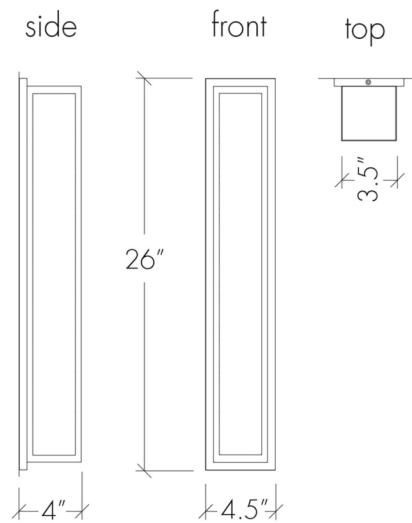

Akut 22506

project name:

project location:

specifier name:

specifier location:

quantity:

fixture type:

modifications:

Base Specs

26"h x 4.5"w x 4"d
Opal Acrylic Diffuser

Notes

Marine grade primer available — **±$ Inquire.**