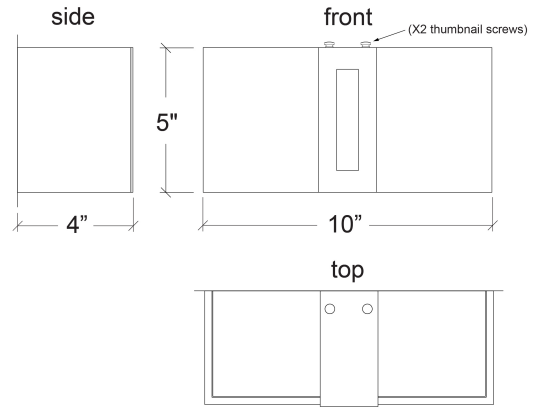

Basics 24525

project name:

project location:

specifier name:

specifier location:

quantity:

fixture type:

modifications:

Base Specs
5"h x 10"w x 4"d

Notes

Basics 24525

standard finish:

BA - Bronze Age
BK - Black
CB - Cast Bronze
DI - Dark Iron
NB - New Brass
SP - Satin Pewter

lampping:

04: 9.38w Integrated LED, 1444 Initial Lumens, 3000K, 90 CRI, 120V-277V, 0-10V Dimming, UL/cUL Dry/Damp

14: 8.4w Integrated LED, 1181 Initial Lumens, 3000K, 90 CRI, 120V, Standard Phase Dimming, UL/cUL Dry/Damp

standard diffuser:

OA - Opal Acrylic

premium diffuser:

CO - Caramel Onyx
FA - Faux Alabaster
TS - Tea Stained
WS - White Swirl