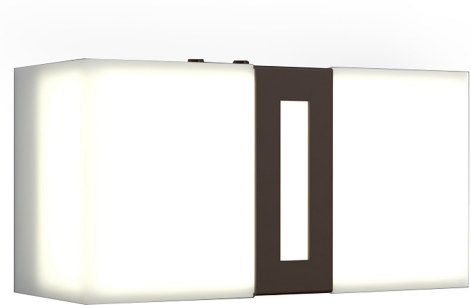

Basics 24525

project name:

project location:

specifier name:

specifier location:

quantity:

fixture type:

modifications:

Base Specs
5"h x 10"w x 4"d

Notes

Basics 24525

standard finish:

BA - Bronze Age
BK - Black
CB - Cast Bronze
DI - Dark Iron
NB - New Brass
SP - Satin Pewter

lampping:

04: 9.38w Integrated LED, 1444 Initial Lumens, 3000K, 90 CRI, 120V-277V, 0-10V Dimming, UL/cUL Dry/Damp

14: 8.4w Integrated LED, 1181 Initial Lumens, 3000K, 90 CRI, 120V, Standard Phase Dimming, UL/cUL Dry/Damp

standard diffuser:

OA - Opal Acrylic

premium diffuser:

CO - Caramel Onyx
FA - Faux Alabaster
TS - Tea Stained
WS - White Swirl