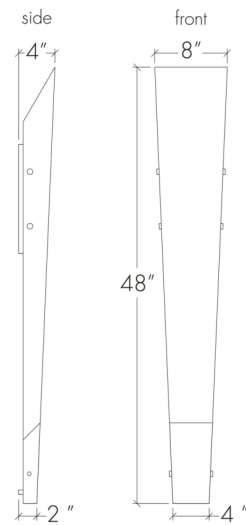

Eo 20450-48

project name:

project location:

specifier name:

specifier location:

quantity:

fixture type:

modifications:

Base Specs

48"h x 8"w x 4"d

Multiple Sizes Available

20450-18 | 18"h x 6"w x 4"d

20450-48 | 48"h x 8"w x 4"d

Eo 20450-48

standard finish:

- BA - Bronze Age
- BK - Black
- BP - Black Pearl
- CB - Cast Bronze
- CH - Chestnut
- CR - Chrome
- DI - Dark Iron
- EB - Empire Bronze
- MB - Medieval Bronze
- NB - New Brass
- SB - Smokey Brass
- SP - Satin Pewter
- SS - Smoked Silver