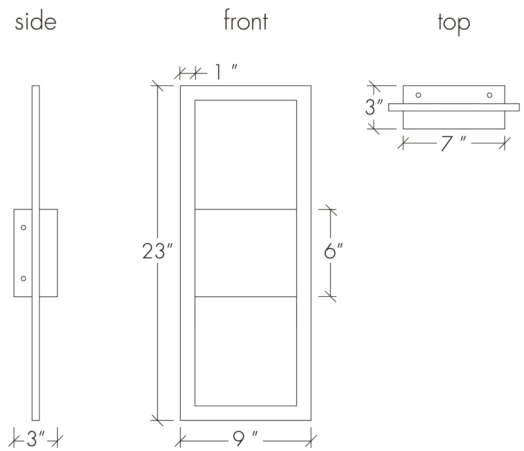

Base Specs
23"h x 9"w x 3"d

Multiple Sizes Available
20452-23 | 23"h x 9"w x 4"d
20452-30 | 30"h x 11.5"w x 4"d

Eo 20452-23

standard finish:

- BA - Bronze Age
- BK - Black
- BP - Black Pearl
- CB - Cast Bronze
- CH - Chestnut
- CR - Chrome
- DI - Dark Iron
- EB - Empire Bronze
- MB - Medieval Bronze
- NB - New Brass
- SB - Smokey Brass
- SP - Satin Pewter
- SS - Smoked Silver