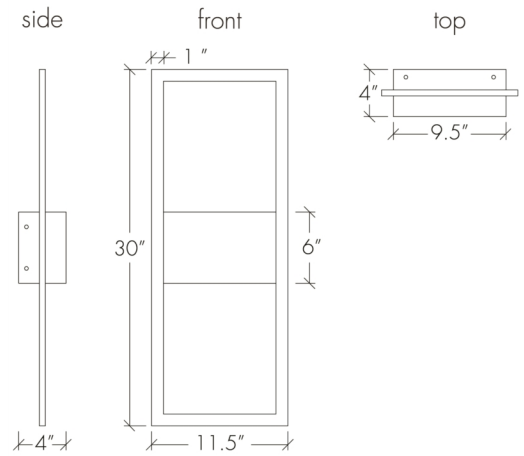

Base Specs

30"h x 11.5"w x 4"d

Notes

Open frame

Multiple Sizes Available

20452-23 | 23"h x 9"w x 4"d

20452-30 | 30"h x 11.5"w x 4"d

Eo 20452-30