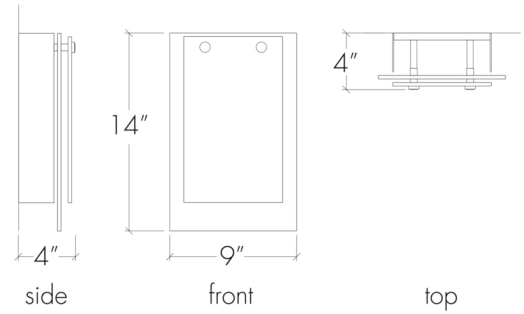

Base Specs
14"h x 9"w x 4"d

Invicta 16352CS

standard finish:

CS - Corten Steel

lampping:

02: 8.4w Integrated LED, 1181 Initial Lumens, 3000K, 90 CRI, 120V, Standard Phase Dimming (120V), or 120-277V, 0-10V Dimming (277V), UL/cUL Wet (120V Or 277V Must Be Specified)