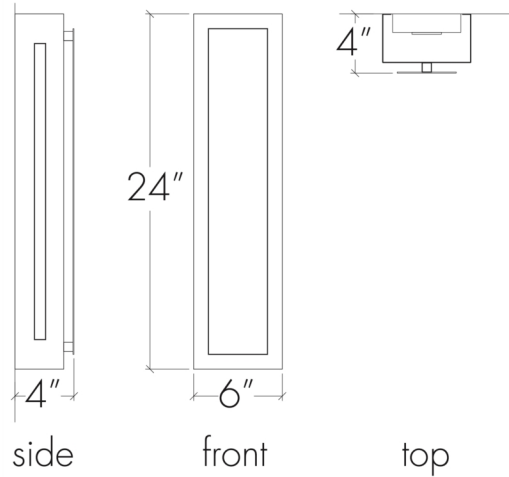

Base Specs

24"h x 6"w x 4"d

Notes

Multiple Sizes Available

16353-14 | 14"h x 6"w x 4"d

16353-25 | 24"h x 6"w x 4"d

Invicta 16353CS-24

standard finish: