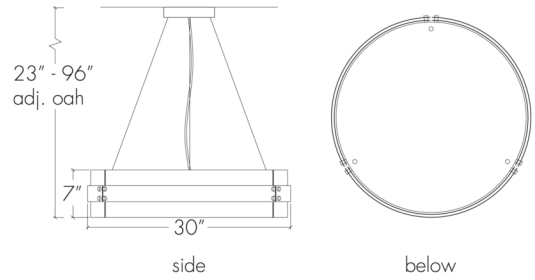

Base Specs

30"dia x 7"h x 23-96"OAH
 Opal Acrylic Bottom Diffuser
 Cable Hung

Notes

Acrylic Body / Metal Belt

Multiple Sizes Available

- 16355-24 | 24"dia x 6"h x 22-96"adj OAH
- 16355-30 | 30"dia x 7"h x 23-96"adj OAH
- 16355-36 | 36"dia x 8"h x 24-96"adj OAH
- 16355-48 | 48"dia x 9"h x 34-96"adj OAH

Invicta 16355-30

finish (belt):	premium finish (belt):	lampping:
BA - Bronze Age BK - Black BP - Black Pearl CB - Cast Bronze CH - Chestnut CR - Chrome DI - Dark Iron EB - Empire Bronze MB - Medieval Bronze NB - New Brass SB - Smokey Brass SP - Satin Pewter SS - Smoked Silver	RCU - Raw Copper Unfinished	03: Incandescent, 4 x E26 - 60W max ea, A-Type, 120V, Standard Phase Dimming, UL/cUL Dry/Damp 04: 46.9w Integrated LED, 7223 Initial Lumens, 3000K, 90 CRI, 120V-277V, 0-10V Dimming, UL/cUL Dry/Damp (Powered hanging cables - NO BLACK POWER CORD) 10: Wattage Restriction Label - 4 x E26 for LED Retrofit 20W max ea - A-Type, 120V, Standard Phase Dimming, UL/cUL Dry/Damp 14: 33.6w Integrated LED, 4724 Initial Lumens, 3000K, 90 CRI, 120V, Standard Phase Dimming, UL/cUL Dry/Damp
diffuser (body):	premium diffuser (body):	mounting:
OA - Opal Acrylic	CO - Caramel Onyx FA - Faux Alabaster TS - Tea Stained WS - White Swirl	Stem Mount — Specify OAH - ±\$ Inquire Semi-Flush Mount - ±\$ Inquire Sloped Ceiling Adaptable - ±\$ Inquire