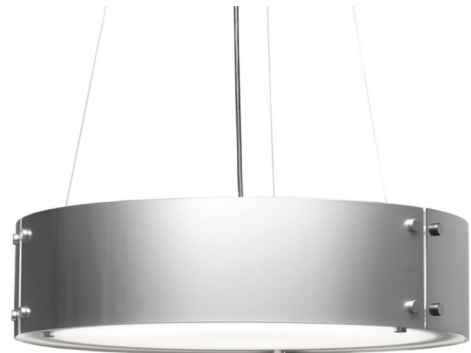

Invicta 16358-30

project name:

project location:

specifier name:

specifier location:

quantity:

fixture type:

modifications:

Base Specs

30"dia x 7"h x 23-96"OAH
Opal Acrylic Bottom Diffuser
Cable Hung

Multiple Sizes Available

- 16358-24 | 24"dia x 6"h x 22-96"adj OAH
- 16358-30 | 30"dia x 7"h x 23-96"adj OAH
- 16358-36 | 36"dia x 8"h x 24-96"adj OAH
- 16358-48 | dia x 9"h x 34-96"adj OAH