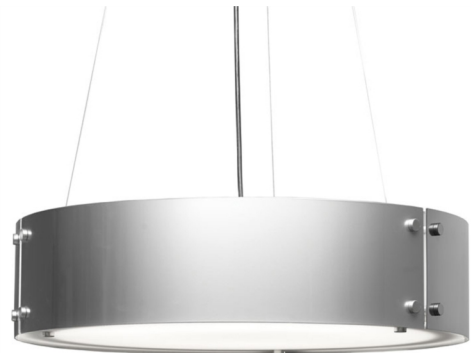

Invicta 16358-36

project name:

project location:

specifier name:

specifier location:

quantity:

fixture type:

modifications:

Base Specs

36"dia x 8"h x 24-96"OAH
 Opal Acrylic Bottom Diffuser
 Cable Hung

Multiple Sizes Available

- 16358-24 | 24"dia x 6"h x 22-96"adj OAH
- 16358-30 | 30"dia x 7"h x 23-96"adj OAH
- 16358-36 | 36"dia x 8"h x 24-96"adj OAH
- 16358-48 | dia x 9"h x 34-96"adj OAH

Invicta 16358-36

standard finish:

- BA - Bronze Age
- BK - Black
- BP - Black Pearl
- CB - Cast Bronze
- CH - Chestnut
- CR - Chrome
- DI - Dark Iron
- EB - Empire Bronze
- MB - Medieval Bronze
- NB - New Brass
- SB - Smokey Brass
- SP - Satin Pewter
- SS - Smoked Silver

standard diffuser:

- OA - Opal Acrylic

mounting:

Stem Mount — Specify OAH - **±\$ Inquire**

Semi-Flush Mount - **±\$ Inquire**

Sloped Ceiling Adaptable - **±\$ Inquire**