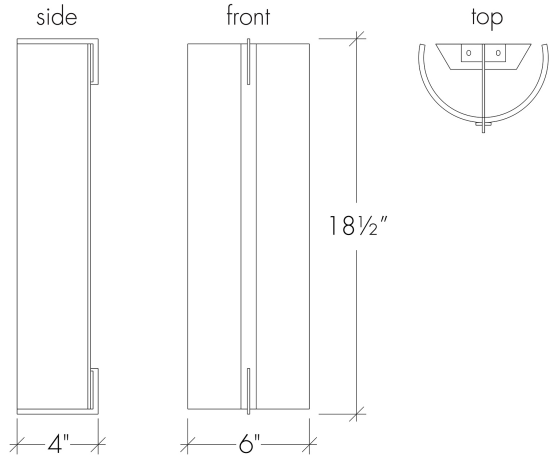

Loom 23518

project name:

project location:

specifier name:

specifier location:

quantity:

fixture type:

modifications:

Base Specs
 18.5"h x 6"w x 4"d

Loom 23518

standard finish:

BA - Bronze Age
BK - Black
BP - Black Pearl
CB - Cast Bronze
CH - Chestnut
CR - Chrome
DI - Dark Iron
EB - Empire Bronze
MB - Medieval Bronze
NB - New Brass
SB - Smokey Brass
SP - Satin Pewter
SS - Smoked Silver
WH - White