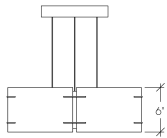

Loom 23520-18

project name:

project location:

specifier name:

specifier location:

quantity:

fixture type:

modifications:

Base Specs

18"dia x 6"h x 13.5-96" adj. OAH
Cable Hung

Notes

Powered hanging cables - no power cable

Loom 23520-18

standard finish:

- BA - Bronze Age
- BK - Black
- BP - Black Pearl
- CB - Cast Bronze
- CH - Chestnut
- CR - Chrome
- DI - Dark Iron
- EB - Empire Bronze
- MB - Medieval Bronze
- NB - New Brass
- SB - Smokey Brass
- SP - Satin Pewter
- SS - Smoked Silver
- WH - White