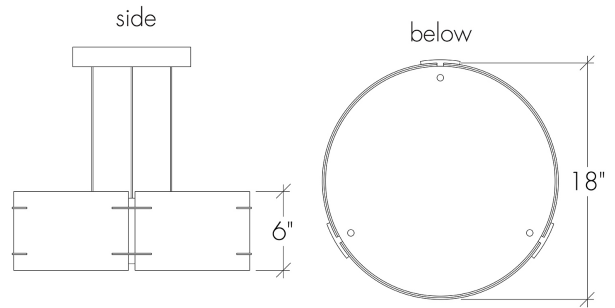

Loom 23520-18

project name:

project location:

specifier name:

specifier location:

quantity:

fixture type:

modifications:

Base Specs

18"dia x 6"h x 13.5-96" adj. OAH
Cable Hung

Notes

Powered hanging cables - no power cable

Loom 23520-18

standard finish:

- BA - Bronze Age
- BK - Black
- BP - Black Pearl
- CB - Cast Bronze
- CH - Chestnut
- CR - Chrome
- DI - Dark Iron
- EB - Empire Bronze
- MB - Medieval Bronze
- NB - New Brass
- SB - Smokey Brass
- SP - Satin Pewter
- SS - Smoked Silver
- WH - White

14: 13.44w Integrated LED, 2268 Initial Lumens, 3000K, 90 CRI, 120V, Standard Phase Dimming, UL/cUL Dry/Damp

mounting:

Sloped Ceiling Adaptable - ~~\$~~ **Inquire**