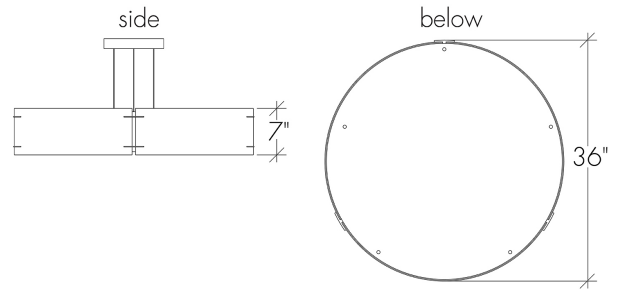

Loom 23520-36

project name:

project location:

specifier name:

specifier location:

quantity:

fixture type:

modifications:

Base Specs

36" dia x 7" h x 16.5-96" adj. OAH
Cable Hung

Notes

Powered hanging cables - no power cable

Loom 23520-36

standard finish:

BA - Bronze Age
BK - Black
BP - Black Pearl
CB - Cast Bronze
CH - Chestnut
CR - Chrome
DI - Dark Iron
EB - Empire Bronze
MB - Medieval Bronze
NB - New Brass
SB - Smokey Brass
SP - Satin Pewter
SS - Smoked Silver
WH - White