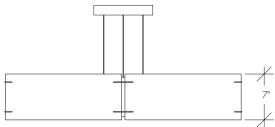

Loom 23520-36

project name:

project location:

specifier name:

specifier location:

quantity:

fixture type:

modifications:

Base Specs

36" dia x 7" h x 16.5-96" adj. OAH
Cable Hung

Notes

Powered hanging cables - no power cable

Loom 23520-36

standard finish:

BA - Bronze Age
BK - Black
BP - Black Pearl
CB - Cast Bronze
CH - Chestnut
CR - Chrome
DI - Dark Iron
EB - Empire Bronze
MB - Medieval Bronze
NB - New Brass
SB - Smokey Brass
SP - Satin Pewter
SS - Smoked Silver
WH - White