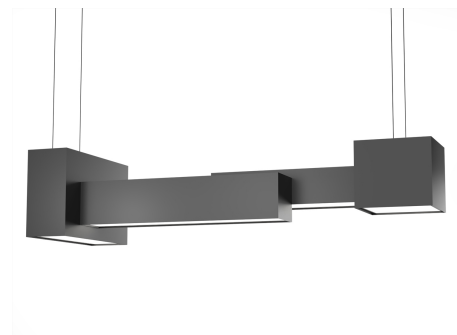

Metro 24528

project name:

project location:

specifier name:

specifier location:

quantity:

fixture type:

modifications:

Base Specs

46.25"l x 16"w x 10"h x 16" - 110" Adj. OAH
Opal Acrylic Bottom Diffuser
Cable Hung

Metro 24528

standard finish:

- BA - Bronze Age
- BK - Black
- BP - Black Pearl
- CB - Cast Bronze
- CH - Chestnut
- CR - Chrome
- DI - Dark Iron
- EB - Empire Bronze
- MB - Medieval Bronze
- NB - New Brass
- SB - Smokey Brass
- SP - Satin Pewter
- SS - Smoked Silver

lamping:

04: 40.96w Integrated LED, 6912 Initial Lumens, 3000K, 90 CRI, 120V-277V, 0-10V Dimming, UL/cUL Dry/Damp (Powered hanging cables - NO BLACK POWER CORD)

standard diffuser:

- OA - Opal Acrylic

mounting: