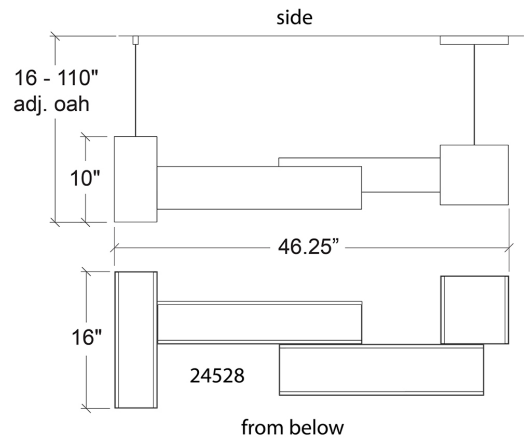

Metro 24528

project name:

project location:

specifier name:

specifier location:

quantity:

fixture type:

modifications:

Base Specs

46.25"l x 16"w x 10"h x 16" - 110" Adj. OAH
Opal Acrylic Bottom Diffuser
Cable Hung

Metro 24528

standard finish:

- BA - Bronze Age
- BK - Black
- BP - Black Pearl
- CB - Cast Bronze
- CH - Chestnut
- CR - Chrome
- DI - Dark Iron
- EB - Empire Bronze
- MB - Medieval Bronze
- NB - New Brass
- SB - Smokey Brass
- SP - Satin Pewter
- SS - Smoked Silver

lamping:

04: 40.96w Integrated LED, 6912 Initial Lumens, 3000K, 90 CRI, 120V-277V, 0-10V Dimming, UL/cUL Dry/Damp (Powered hanging cables - NO BLACK POWER CORD)

standard diffuser:

- OA - Opal Acrylic

mounting: