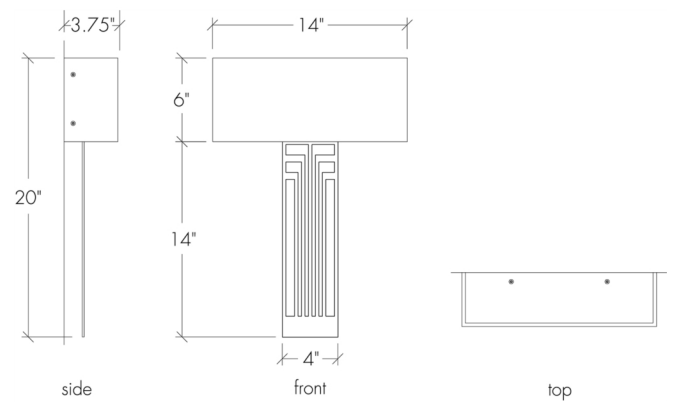

Base Specs
 20"h x 14"w x 3.75"d

Modelli 15324A

standard finish:

BA - Bronze Age
BK - Black
BP - Black Pearl
CB - Cast Bronze
CH - Chestnut
CR - Chrome
DI - Dark Iron
EB - Empire Bronze
MB - Medieval Bronze
NB - New Brass
SB - Smokey Brass
SP - Satin Pewter
SS - Smoked Silver