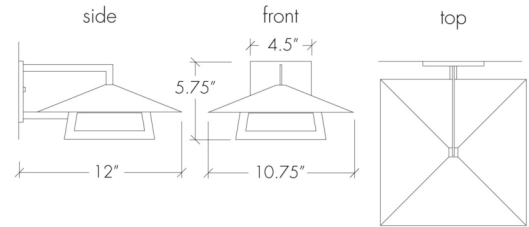

Profiles 0699NA

project name:	
project location:	
specifier name:	
specifier location:	
quantity:	
fixture type:	

modifications:

Base Specs

5.75"h x 10.75"w x 12"d
Opal Acrylic Bottom Diffuser

Notes

Marine grade primer available — **±\$ Inquire.**