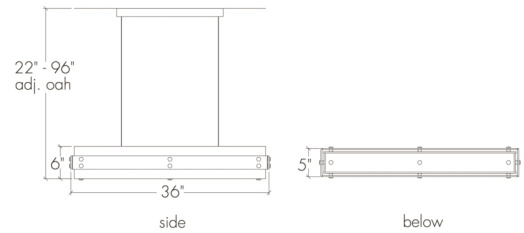

Base Specs

6"h x 5"w x 36"l x 22-96"OAH
 Opal Acrylic Bottom Diffuser
 Cable Hung

Notes

Acrylic Body / Acrylic Belt

Multiple Sizes Available

- 17371-24 | 6"h x 5"w x 24"l x 22-96"adj OAH
- 17371-36 | 6"h x 5"w x 36"l x 22-96"adj OAH
- 17371-48 | 6"h x 5"w x 48"l x 22-96"adj OAH

Strata 17371-36

diffuser (body):	premium diffuser (body):	lamping:
OA - Opal Acrylic	CO - Caramel Onyx FA - Faux Alabaster TS - Tea Stained WS - White Swirl	04: 38.12w Integrated LED, 5870 Initial Lumens, 3000K, 90 CRI, 120V-277V, 0-10V Dimming, UL/cUL Dry/Damp (Powered hanging cables - NO BLACK POWER CORD) 14: Integrated LED, Standard Phase Dimming ±\$ Inquire