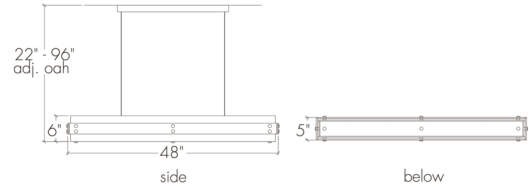

Base Specs

6"h x 5"w x 48"l x 22-96"OAH
 Opal Acrylic Bottom Diffuser
 Cable Hung

Notes

Acrylic Body / Acrylic Belt

Multiple Sizes Available

- 17371-24 | 6"h x 5"w x 24"l x 22-96"adj OAH
- 17371-36 | 6"h x 5"w x 36"l x 22-96"adj OAH
- 17371-48 | 6"h x 5"w x 48"l x 22-96"adj OAH

Strata 17371-48

diffuser (body): OA - Opal Acrylic	premium diffuser (body): CO - Caramel Onyx FA - Faux Alabaster TS - Tea Stained WS - White Swirl	lamping: 04: 46.9w Integrated LED, 7223 Initial Lumens, 3000K, 90 CRI, 120V-277V, 0-10V Dimming, UL/cUL Dry/Damp (Powered hanging cables - NO BLACK POWER CORD) 14: Integrated LED, Standard Phase Dimming ±\$ Inquire
---------------------------------------	--	--