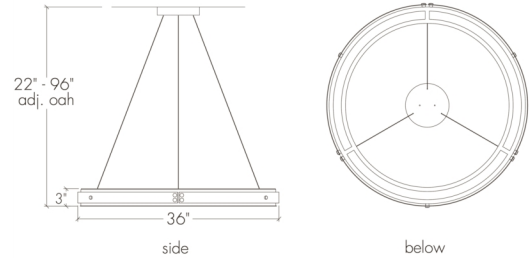

Base Specs

36"dia x 3"h x 4"w x 22-96"OAH
 Opal Acrylic Bottom Diffuser
 Cable Hung

Notes

Metal Body / Metal Belt

Multiple Sizes Available

- 17374-24 | 24"dia x 3"h x 4"w x 22-96"OAH
- 17374-36 | 36"dia x 3"h x 4"w x 22-96"OAH
- 17374-48 | 48"dia x 3"h x 4"w x 22-96"OAH
- 17374-60 | 60"dia x 3"h x 4"w x 36-96"OAH

Strata 17374-36

finish (body):

- BA - Bronze Age
- BK - Black
- BP - Black Pearl
- CB - Cast Bronze
- CH - Chestnut
- CR - Chrome
- DI - Dark Iron
- EB - Empire Bronze
- MB - Medieval Bronze
- NB - New Brass
- SB - Smokey Brass
- SP - Satin Pewter
- SS - Smoked Silver