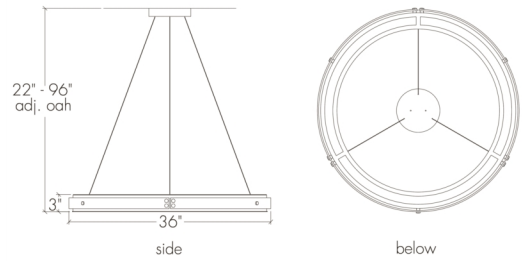

Base Specs

36"dia x 3"h x 4"w x 22-96"OAH
 Opal Acrylic Bottom Diffuser
 Cable Hung

Notes

Metal Body / Acrylic Belt

Multiple Sizes Available

- 17375-24 | 24"dia x 3"h x 4"w x 22-96"adj OAH
- 17375-36 | 36"dia x 3"h x 4"w x 22-96"adj OAH
- 17375-48 | 48"dia x 3"h x 4"w x 22-96"adj OAH
- 17375-60 | 60"dia x 3"h x 4"w x 36-96"adj OAH

Strata 17375-36

finish (body):

- BA - Bronze Age
- BK - Black
- BP - Black Pearl
- CB - Cast Bronze
- CH - Chestnut
- CR - Chrome
- DI - Dark Iron
- EB - Empire Bronze
- MB - Medieval Bronze
- NB - New Brass
- SB - Smokey Brass
- SP - Satin Pewter
- SS - Smoked Silver