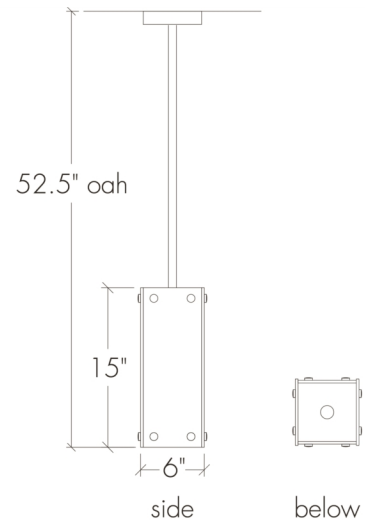

Strata 17376

project name:	
project location:	
specifier name:	
specifier location:	
quantity:	
fixture type:	

modifications:

Base Specs

15"h x 6"w x 6"l x 52.5"OAH
Opal Acrylic Bottom Diffuser
Stem Mount

lamping:

04: 38.12w Integrated LED, 5870 Initial Lumens, 3000K, 90 CRI, 120V-277V, 0-10V Dimming, UL/cUL Dry/Damp

10: Wattage Restriction Label - 1 x E26 for LED Retrofit 20W max ea - A-Type, 120V, Standard Phase Dimming, UL/cUL Dry/Damp