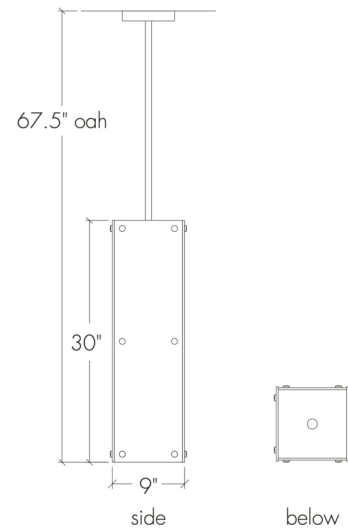

Strata 17377

project name:	
project location:	
specifier name:	
specifier location:	
quantity:	
fixture type:	

modifications:

Base Specs

30"h x 9"w x 9"w x 67.5" OAH
Opal Acrylic Bottom Diffuser
Stem Mount

lampping:

04: 49.6w Integrated LED, 7787 Initial Lumens, 3000K, 90 CRI, 120V-277V, 0-10V Dimming, UL/cUL Dry/Damp

10: Wattage Restriction Label - 6 x E26 for LED Retrofit 20W max ea - A-Type, 120V, Standard Phase Dimming, UL/cUL Dry/Damp