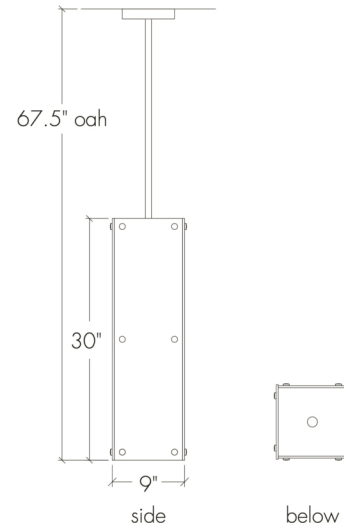

Strata 17377

project name:

project location:

specifier name:

specifier location:

quantity:

fixture type:

modifications:

Base Specs

30"h x 9"w x 9"l x 37-96"OAH
 Opal Acrylic Bottom Diffuser
 Stem Mount

Strata 17377

standard finish:

- BA - Bronze Age
- BK - Black
- BP - Black Pearl
- CB - Cast Bronze
- CH - Chestnut
- CR - Chrome
- DI - Dark Iron
- EB - Empire Bronze
- MB - Medieval Bronze
- NB - New Brass
- SB - Smokey Brass
- SP - Satin Pewter
- SS - Smoked Silver