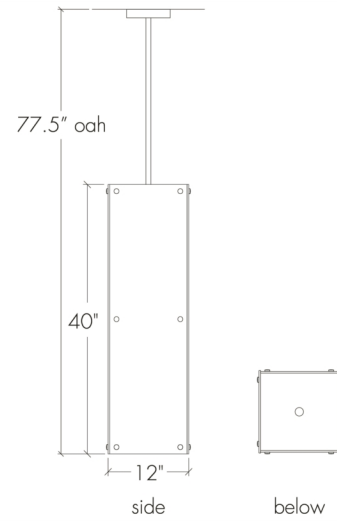

Strata 17378

project name:	
project location:	
specifier name:	
specifier location:	
quantity:	
fixture type:	

modifications:

Base Specs

40"h x 12"w x 12"w x 77.5"OAH
Opal Acrylic Bottom Diffuser
Stem Mount